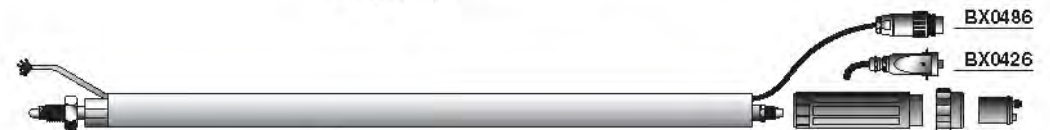

The GPZ PLUS 36 uses the same spare parts as the ERGOPLUS 36 torch

MEGA 1

The GPZ MEGA 1 uses the same spare parts as the MEGA 1 torch

MEGA 2

The GPZ MEGA 2 uses the same spare parts as the MEGA 2 torch

- FA0185 0.8+1.0 Au
- FA0188 1.2 Au
- FA0192 0.6
- FA0195 0.8+1.0 • Standard
- FA0198 1.2