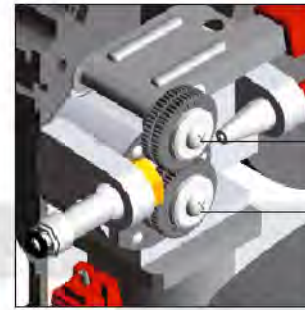

The GPZ PLUS 36 uses the same spare parts as the ERGOPLUS 36 torch

MEGA 1

The GPZ MEGA 1 uses the same spare parts as the MEGA 1 torch

MEGA 2

The GPZ MEGA 2 uses the same spare parts as the MEGA 2 torch

- FA0185 0.8+1.0 Au
- FA0188 1.2 Au
- FA0192 0.6
- FA0195 0.8+1.0 • Standard
- FA0198 1.2