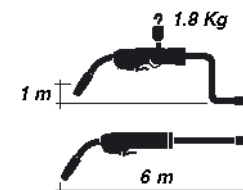

GPZ

M I G R A N G E

CONTROL BOX

POWER SUPPLY 220 V

TECHNICAL DATA

Voltage class	L
Cooling	Air cooled
Wire Ø mm	0.6•0.8•9.0•1.0•1.2•1.6
Voltage supply	24 V DC
Average current	1.15 A
Main shaft RPM	300 giri/min
Range wire feeder speed	3.2 ÷ 20 m/min
Spool size	Ø 102 x 45 mm
Spool hole	Ø 16 mm