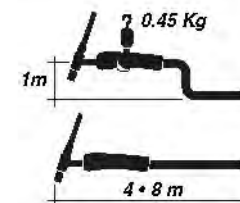

ERGOTIG 24

T I G R A N G E

TECHNICAL DATA

Voltage class	L
Inert gas	Argon
Duty cycle 35% DC	110
Duty cycle 35% AC	95
Electrodes Ø mm	0.5 ÷ 2.4
Cooling	Air cooled

SINTIG 24 SINTIG 24 FX m

	SP 1401	SQ 1401	4
FITTING	SP 1801	SQ 1801	8
M12x1	SP 1402	SQ 1402	4
FITTING	SP 1802	SQ 1802	8
3/8G			

FREE 24 FREE 24 FX m

	SP 4402	SQ 4402	4
FITTING	SP 4802	SQ 4802	8
3/8G			

Additional KIT	Ø
TT 0203	1.6
TT 0204	2.4

DECLARATION OF CONFORMITY

The undersigned company Trafimet - Via del Lavoro, 8 - 36020 Castegnero (VI) - Italy - declares that the product identified and described on this page complies with standard EN 60974-7 in accordance with the requirements contemplated by directive EEC 73/23 low voltage.